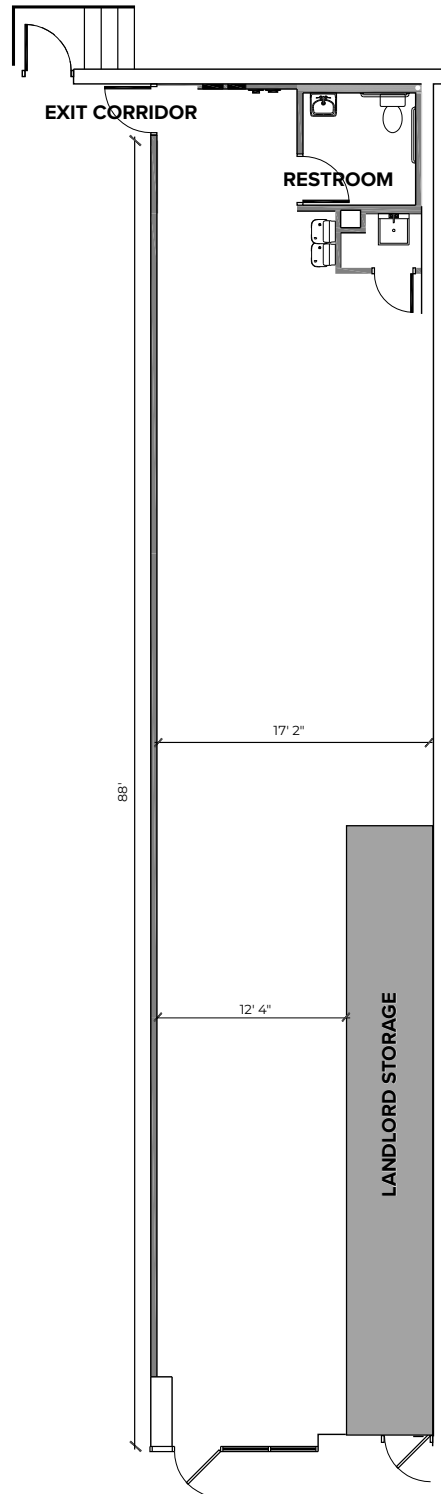

NORTH POINT PLAZA

SUITE 9

1,440 SF

Pomegranate
REAL ESTATE
POMRE.COM