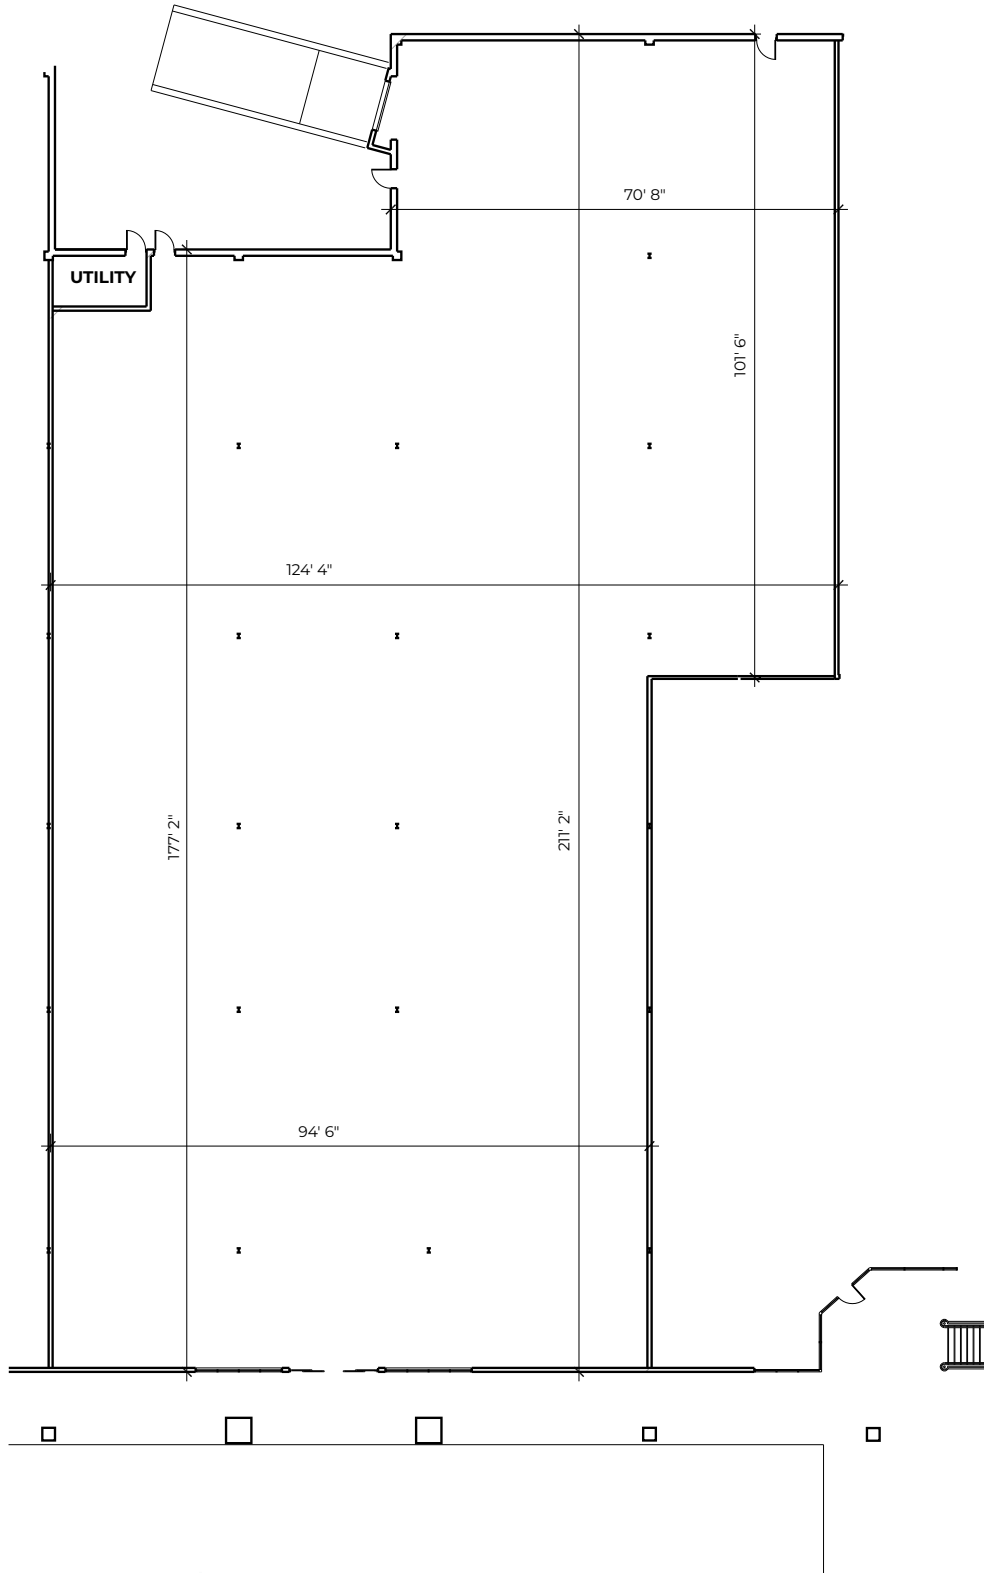

THE CROSSROADS

SUITE 9

22,802 SF

Pomegranate
REAL ESTATE
POMRE.COM